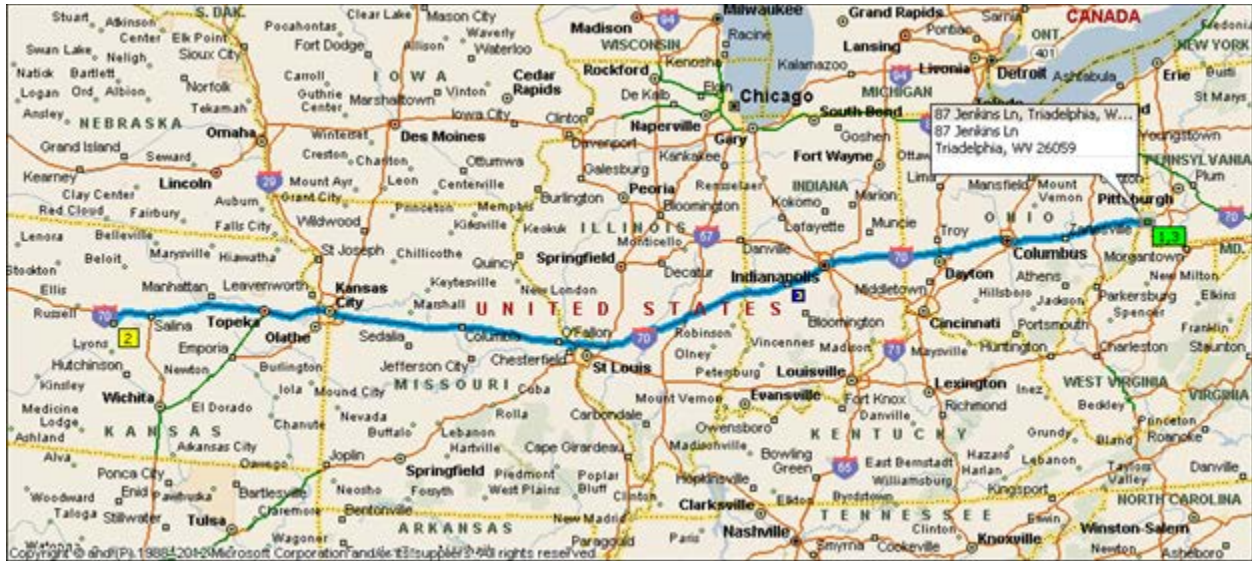

Out West 2000

Start in Moundsville WV to Wheeling, WV

1 470 W to 1 70 W to Columbus, OH to

Indianapolis, IN to

St. Louis, MO

Kansas City, KS

Ellsworth, KS

Retrace Route back to Moundsville, WV

Total Miles 2032